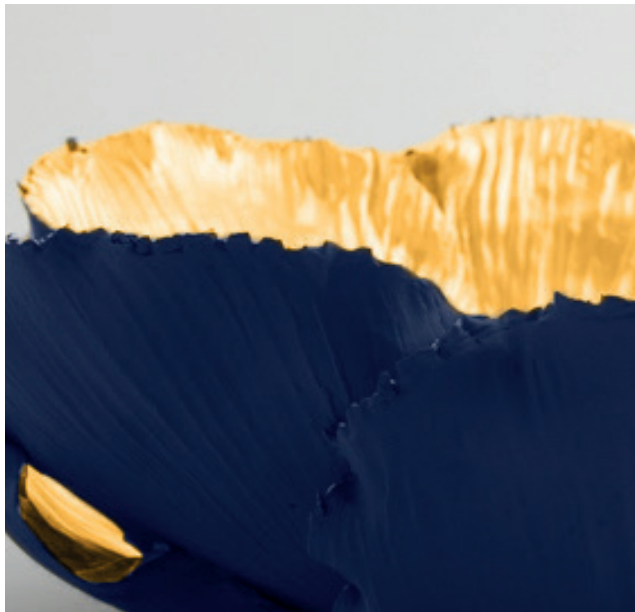

MATERIALS:

Clay. Matte Porcelain. Unglazed.

DIMENSIONS:

Width: 29cm • Depth: 29cm • Height: 10cm