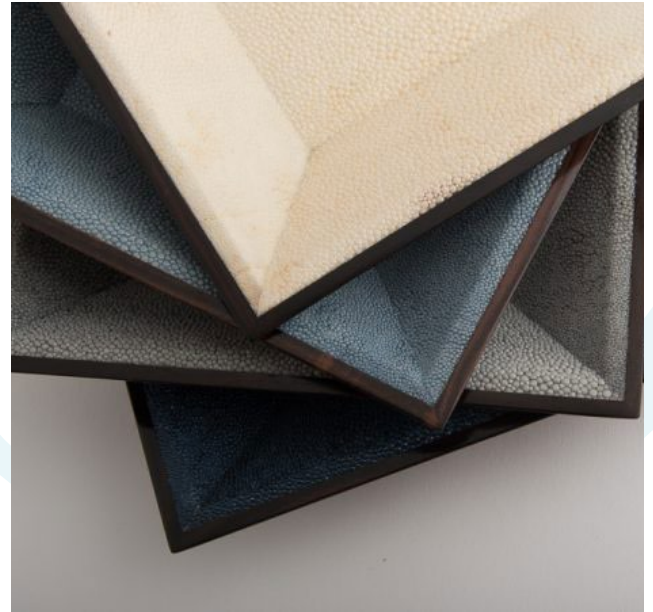

OBJET LUXE

SHAGREEN VIDE POCHE

CALICO SKU: DE-VIDCAL-022-EB

CHINA BLUE SKU: DE-VIDCHB-022-EB

PALE GREY SKU: DE-VIDPRG-022-EB

MIDNIGHT BLUE SKU: DE-VIDMID-022-EB

Coloured Shagreen trimmed with Ebony. The most practical and sophisticated key tray!

MATERIALS:

Shagreen. Ebony.

DIMENSIONS:

Width: 22cm • Depth: 22cm • Height: 3.5cm