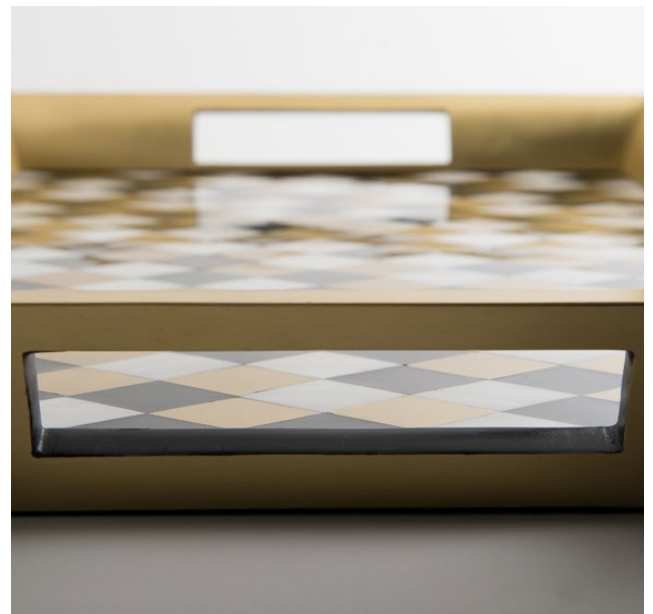

## HARLEQUIN TRAY

SKU: TR-HARBWG-054-BR

The Harlequin tray is classical in its colour combination. The brass diamond shapes, the white Mother of Pearl and the jet-black resin are equally important to the design and thus make such an eye catching look!

The tray is also ideal for serving because of its shape and size with handles designed for practicality.

### MATERIALS:

White Mother of Pearl. Black Resin.

### DIMENSIONS:

Width: 54cm • Depth: 34cm • Height: 5cm