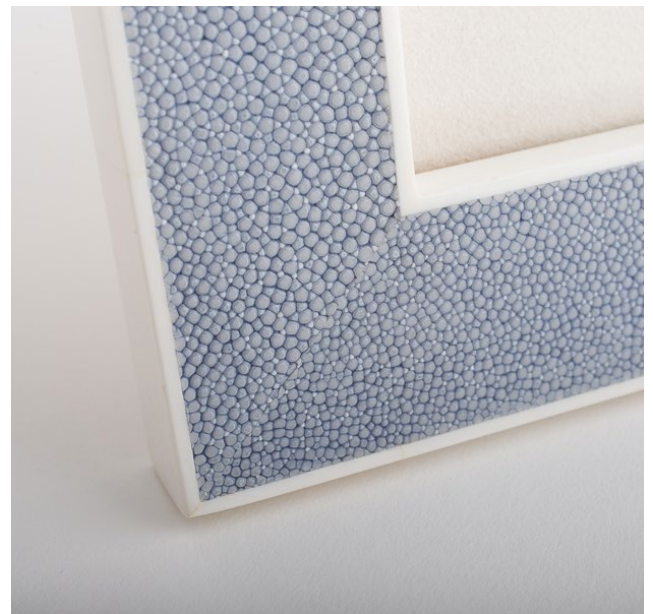

## HEPBURN SHAGREEN PHOTO FRAME: CHINA BLUE/BONE

**Medium** - SKU:PF-HEPSHACA-057-EB-1

**Large** - SKU:PF-HEPSHACA-810-EB-1

Handcrafted in Shagreen with bone edging the Hepburn Photo Frame has with a solid wood back, covered in luxurious black faux suede. This simple and classical photograph frame can be used either landscape or portrait.

Available in: *Calico, Midnight and Anthracite* – All trimmed with *Bone or Ebony*.

### MATERIALS:

Shagreen. Bone. Wood. Faux Suede.

### DIMENSIONS:

**Medium:** 5" x 7"

**Large:** 8" x 10"