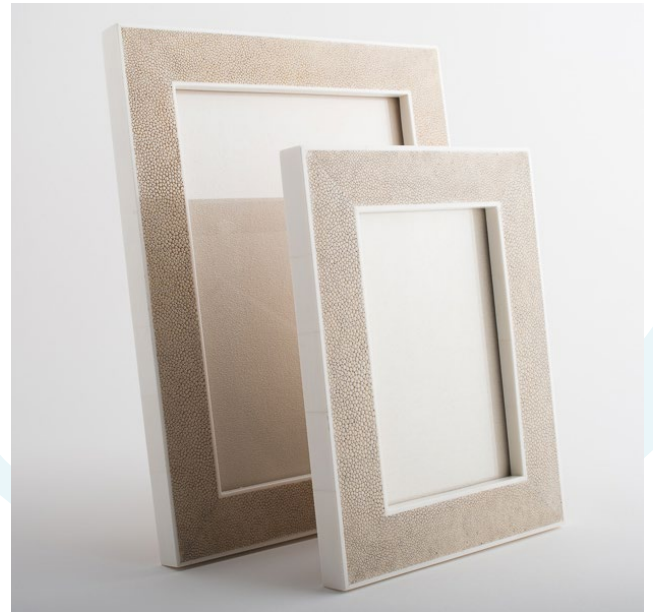

OBJET LUXE

HEPBURN SHAGREEN PHOTO FRAME: CALICO/BONE

Medium - SKU:PF-HEPSHACA-057-EB

Large - SKU:PF-HEPSHACA-810-EB

Handcrafted in Shagreen with bone edging the Hepburn Photo Frame has with a solid wood back, covered in luxurious black faux suede. This simple and classical photograph frame can be used either landscape or portrait.

Available in: *China Blue, Calico, Midnight and Anthracite* – All trimmed with *Bone or Ebony*.

MATERIALS:

Shagreen. Bone. Wood. Faux Suede.

DIMENSIONS:

Medium: 5" x 7"

Large: 8" x 10"