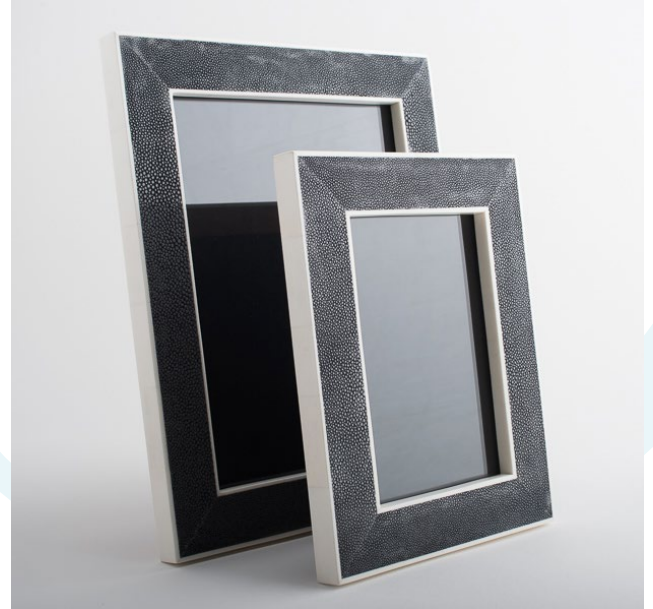

OBJET LUXE

HEPBURN SHAGREEN PHOTO FRAME: ANTHRACITE/BONE

Medium - SKU:PF-HEPSHAMB-057-EB-1-1-1

Large - SKU:PF-HEPSHAMB-810-EB-1-1-1

Handcrafted in Shagreen with bone edging the Hepburn Photo Frame has with a solid wood back, covered in luxurious black faux suede. This simple and classical photograph frame can be used either landscape or portrait.

Available in: *China Blue, Claret, Tangerine, Midnight Blue, Lavender and Grey.*

MATERIALS:

Shagreen. Bone. Wood. Faux Suede.

DIMENSIONS:

Medium: 5" x 7"

Large: 8" x 10"