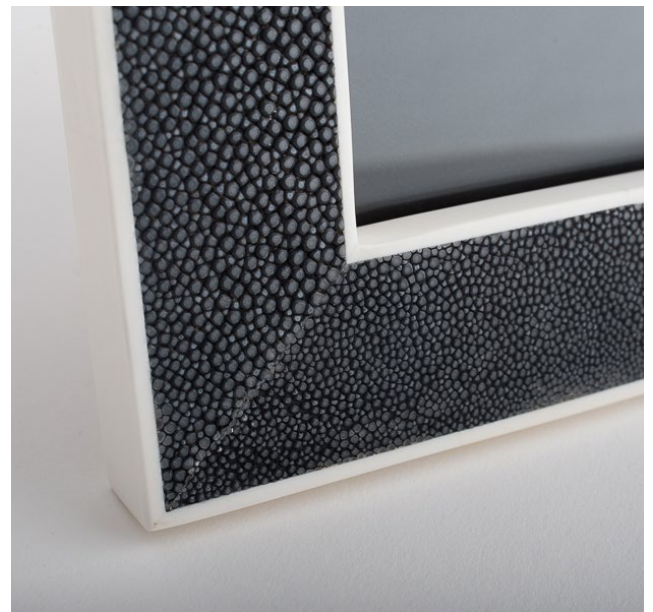

OBJET LUXE

HEPBURN SHAGREEN PHOTO FRAME: ANTHRACITE/BONE

Medium - SKU:PF-HEPSHAMB-057-EB-1-1-1

Large - SKU:PF-HEPSHAMB-810-EB-1-1-1

Handcrafted in Shagreen with bone edging the Hepburn Photo Frame has with a solid wood back, covered in luxurious black faux suede. This simple and classical photograph frame can be used either landscape or portrait.

Available in: *China Blue, Claret, Tangerine, Midnight Blue, Lavender and Grey.*

MATERIALS:

Shagreen. Bone. Wood. Faux Suede.

DIMENSIONS:

Medium: 5" x 7"

Large: 8" x 10"