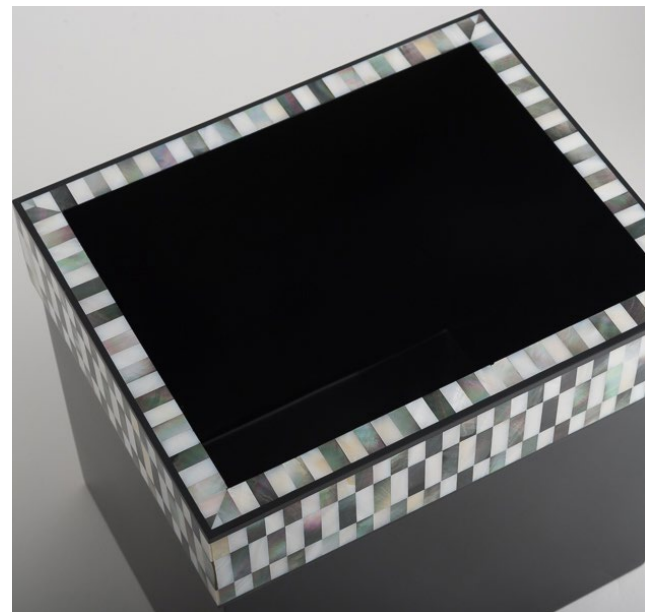

OBJET LUXE

VERONA - WASTE BASKET

SKU: BS-VERWABA-010-BMK

The Verona collection features Pearl Oyster Shell and Graphite Mother of Pearl Shells which are painstakingly formed into a beautiful mosaic and applied by hand, to create a truly unique work of art for the bathroom.

A durable clear acrylic coating protects the tray. Naturally, this piece does not have to be confined to the bathroom, it can be a super addition to wherever you chose!

MATERIALS:

Pearl Oyster Shell. Graphite Mother of Pearl. Acrylic.

DIMENSIONS:

Width: 26cm • Depth: 26cm • Height: 26cm