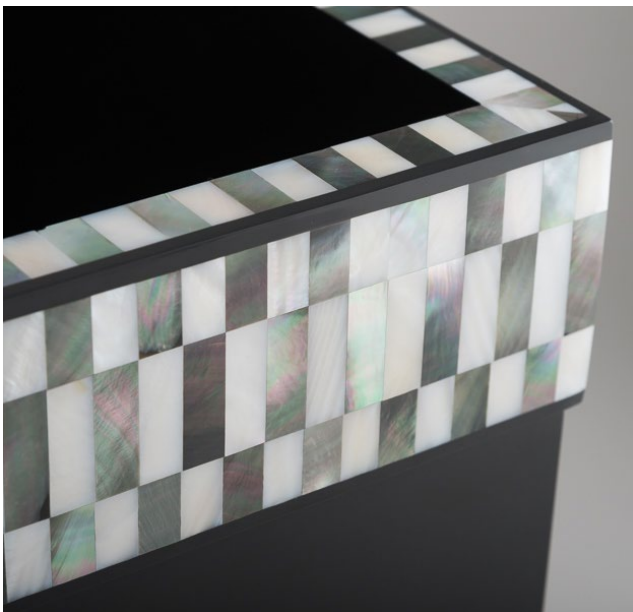

OBJET LUXE

VERONA - WASTE BASKET

SKU: BS-VERWABA-010-BMK

The Verona collection features Pearl Oyster Shell and Graphite Mother of Pearl Shells which are painstakingly formed into a beautiful mosaic and applied by hand, to create a truly unique work of art for the bathroom.

A durable clear acrylic coating protects the tray. Naturally, this piece does not have to be confined to the bathroom, it can be a super addition to wherever you chose!

MATERIALS:

Pearl Oyster Shell. Graphite Mother of Pearl. Acrylic.

DIMENSIONS:

Width: 26cm • Depth: 26cm • Height: 26cm