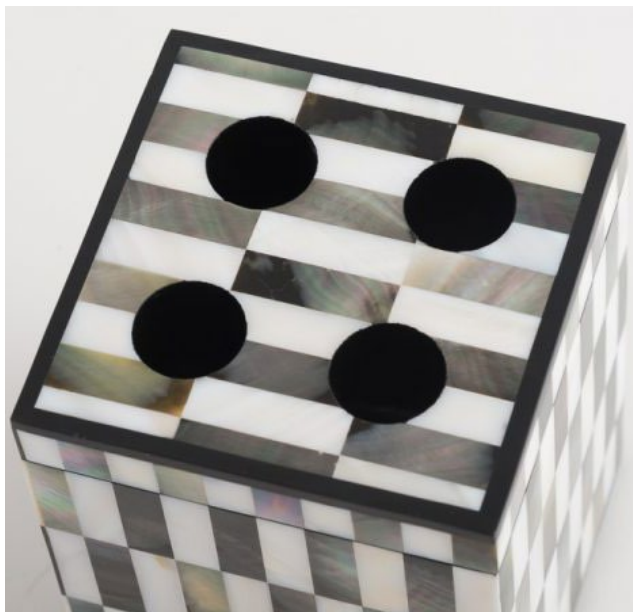

OBJET LUXE

VERONA - TOOTHBRUSH HOLDER

SKU: BS-VERTBHO-010-BMK

The Verona collection features Pearl Oyster Shell and Graphite Mother of Pearl Shells which are painstakingly formed into a beautiful mosaic and applied by hand, to create a truly unique work of art for the bathroom.

A durable clear acrylic coating protects the tray. A design classic, an absolutely stunning feature for the bathroom.

MATERIALS:

Pearl Oyster Shell. Graphite Mother of Pearl.
Acrylic.

DIMENSIONS:

Width: 8.5cm • Depth: 8.5cm • Height: 12cm