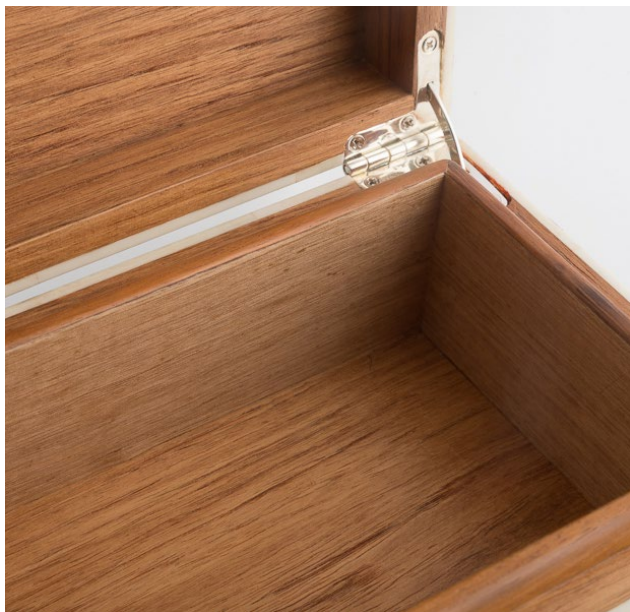

MATERIALS:

Shagreen. Wood.

DIMENSIONS:

Width: 21cm • Depth: 16cm • Height: 8.5cm