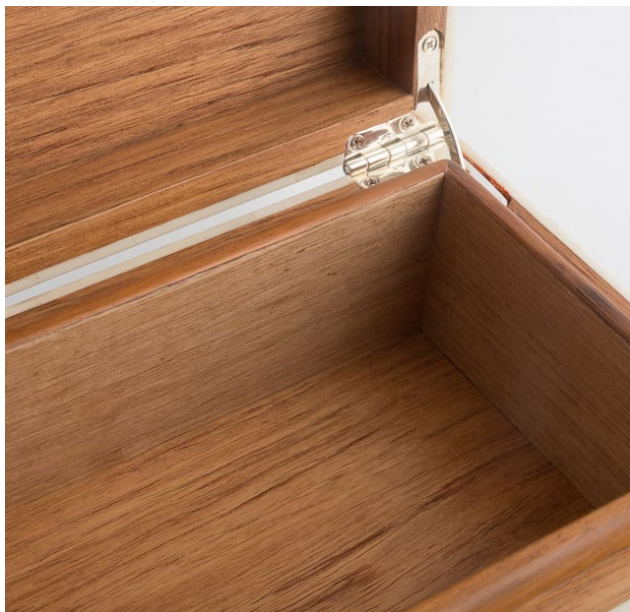

OBJET LUXE

ZELDA BOX – ANTHRACITE SHAGREEN

SKU: BX-ZELSHABK-010-BO

The Zelda box is the most elegant and stylish of shagreen jewellery boxes. Available with a polished wood interior.

The cushion mosaic design is trimmed with bone and the interior fitting designed to store your personal jewellery.

Available in *Grey* and *Midnight Blue*.

MATERIALS:

Shagreen. Wood.

DIMENSIONS:

Width: 21cm • Depth: 16cm • Height: 8.5cm