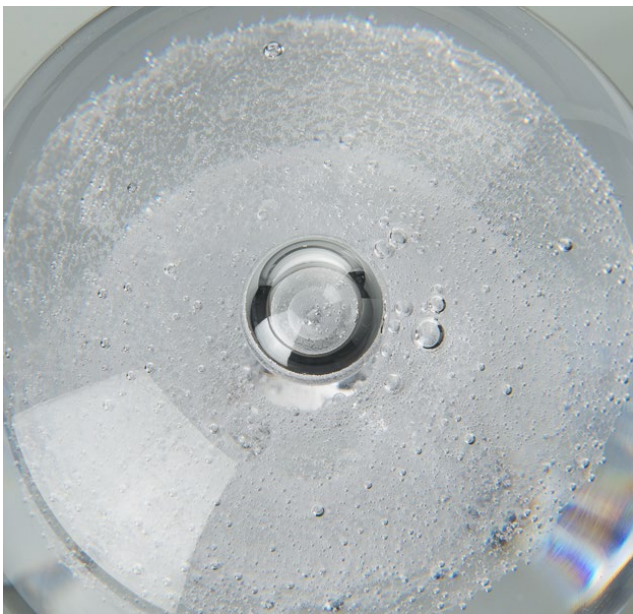

## WHIRLWIND PAPERWEIGHT

SKU: PW-WHIRGLA-020-CL

The Whirlwind Paperweight captures the turbulence and ferocity of a storm over the ocean as it grows in size and strength.

Sometimes this phenomenon develops into a tornado or hurricane and occasionally they subside and return to peace and tranquillity.

Each Whirlwind paperweight is skilfully hand blown and totally unique.

### MATERIALS:

Glass - All Objet Luxe glass items are handmade (sizes and colours can vary slightly).

### DIMENSIONS:

Width: 9.5cm • Depth: 9.5cm • Height: 9.5cm