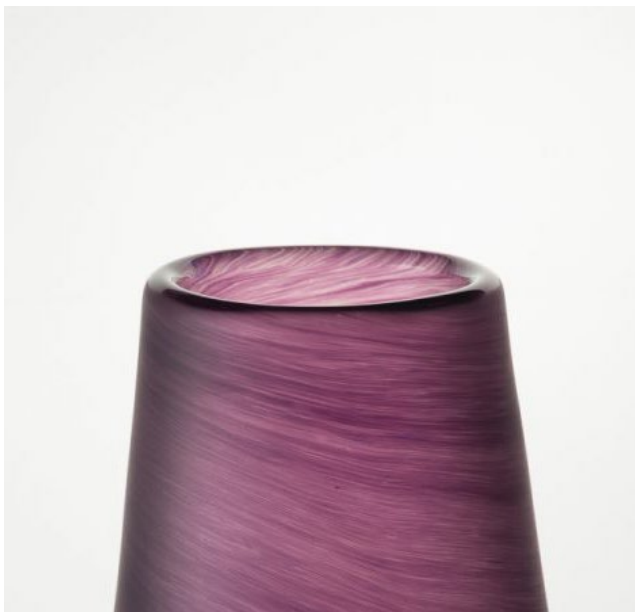

OBJET LUXE

PORTHLEVEN TEAR GLASS VASE - AUBERGINE

SKU: GL-PORTEAR-028-AU

The Porthleven Collection is inspired by our weekends in Dorset. The Tear Glass Vase in Amber, is an explosion of colour. The colours mingle together to create a gentle movement and energy of the sea.

Available in six colours that represent the mercurial qualities of the ocean: *Amber, Aqua, Aubergine, Cobalt, Indigo and Steel Blue.*

MATERIALS:

Glass - All Objet Luxe glass items are handmade (sizes and colours can vary slightly).

DIMENSIONS:

Width: 13cm • Depth: 11cm • Height: 28cm