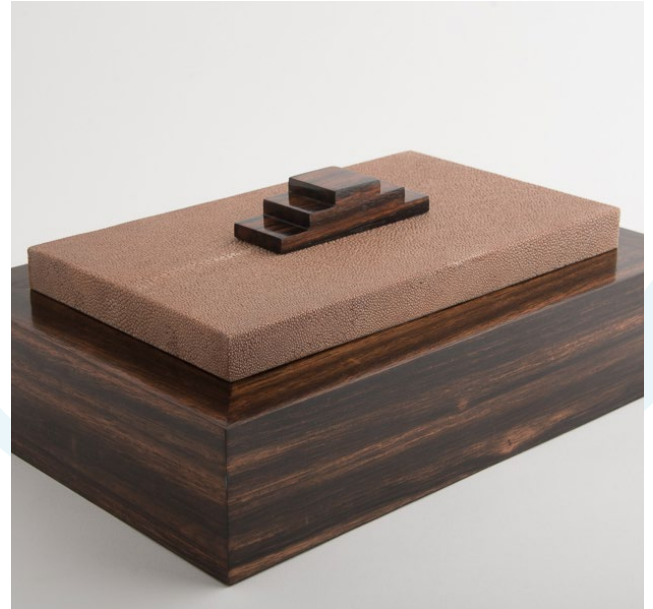

OBJET LUXE

HUGO LARGE SHAGREEN BOX

SKU: BX-HUGSHAC-030-EB

Art Deco inspired, the Hugo box is a combination of ebony veneers and coffee Shagreen, with a plain ebony interiors.

Shagreen, often called galuchat or stingray, is a richly textured strong material which has been used for centuries as a decorative surface.

MATERIALS:

Shagreen. Ebony Veneers.

DIMENSIONS:

Width: 20cm • Depth: 30cm • Height: 12cm