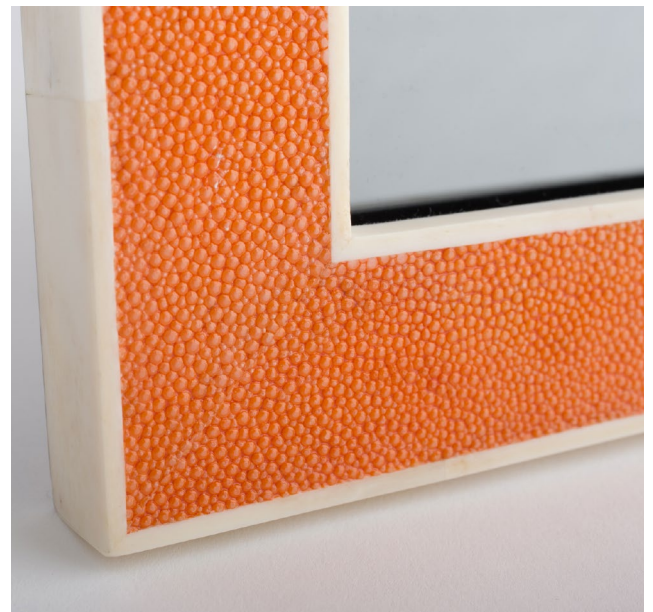

OBJET LUXE

HEPBURN SHAGREEN PHOTO FRAME: TANGERINE/BONE

Medium - SKU: PF-HEPSHATA-057-BO

Large - SKU: PF-HEPSHATA-810-BO

Handcrafted in Shagreen with bone edging the Hepburn Photo Frame has with a solid wood back, covered in luxurious black faux suede. This simple and classical photograph frame can be used either landscape or portrait.

Available in: *Olive, Claret, Midnight Blue, Lavender, China Blue and Grey.*

MATERIALS:

Shagreen. Bone. Wood. Faux Suede.

DIMENSIONS:

Medium: 5" x 7"

Large: 8" x 10"