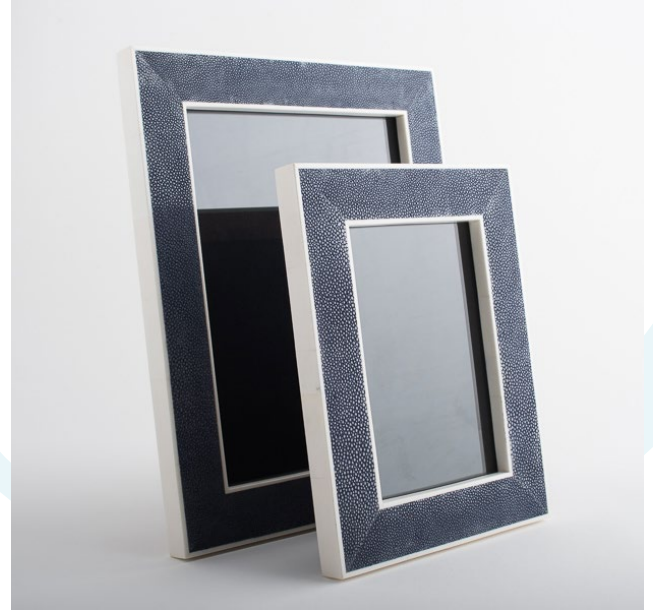

## HEPBURN SHAGREEN PHOTO FRAME: MIDNIGHT/BONE

**Medium** - SKU: PF-HEPSHAMB-057-BO

**Large** - SKU: PF-HEPSHAMB-810-BO

Handcrafted in Shagreen with bone edging the Hepburn Photo Frame has with a solid wood back, covered in luxurious black faux suede. This simple and classical photograph frame can be used either landscape or portrait.

### MATERIALS:

Shagreen. Bone. Wood. Faux Suede.

### DIMENSIONS:

**Medium:** 5" x 7"

**Large:** 8" x 10"