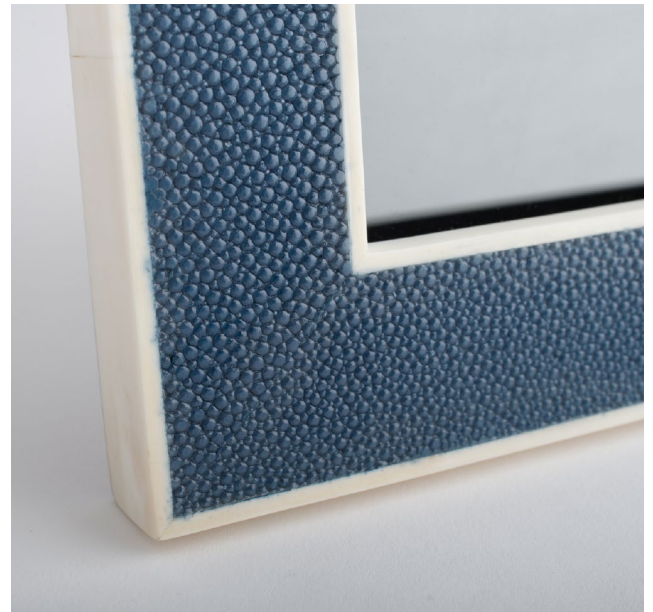

## HEPBURN SHAGREEN PHOTO FRAME: MIDNIGHT/BONE

**Medium** - SKU: PF-HEPSHAMB-057-BO

**Large** - SKU: PF-HEPSHAMB-810-BO

Handcrafted in Shagreen with bone edging the Hepburn Photo Frame has with a solid wood back, covered in luxurious black faux suede. This simple and classical photograph frame can be used either landscape or portrait.

Available in: *Olive, Claret, Tangerine, Lavender, China Blue and Grey.*

### MATERIALS:

Shagreen. Bone. Wood. Faux Suede.

### DIMENSIONS:

**Medium:** 5" x 7"

**Large:** 8" x 10"