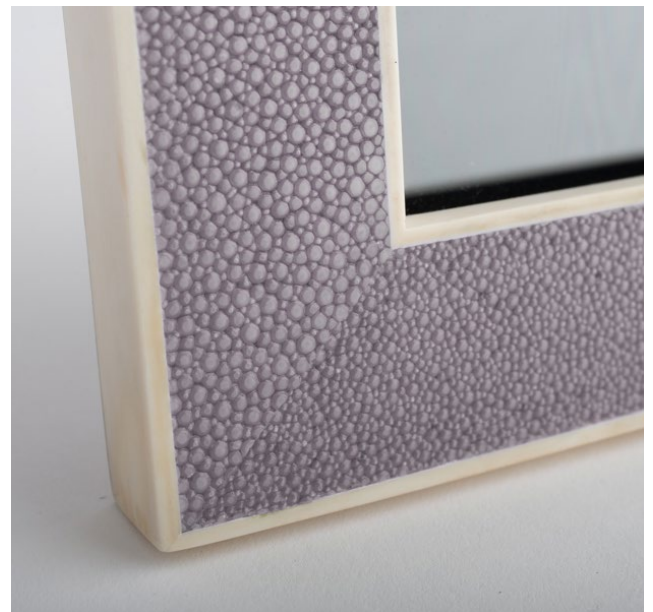

OBJET LUXE

HEPBURN SHAGREEN PHOTO FRAME: LAVENDER/BONE

Medium - SKU:PF-HEPSHALA-057-BO

Large - SKU:PF-HEPSHALA-810-BO

Handcrafted in Shagreen with bone edging the Hepburn Photo Frame has with a solid wood back, covered in luxurious black faux suede. This simple and classical photograph frame can be used either landscape or portrait.

Available in: *Anthracite, Calico, China Blue, Claret, Lavender, Midnight Blue and Tangerine.*

MATERIALS:

Shagreen. Bone. Wood. Faux Suede.

DIMENSIONS:

Medium: 5" x 7"

Large: 8" x 10"