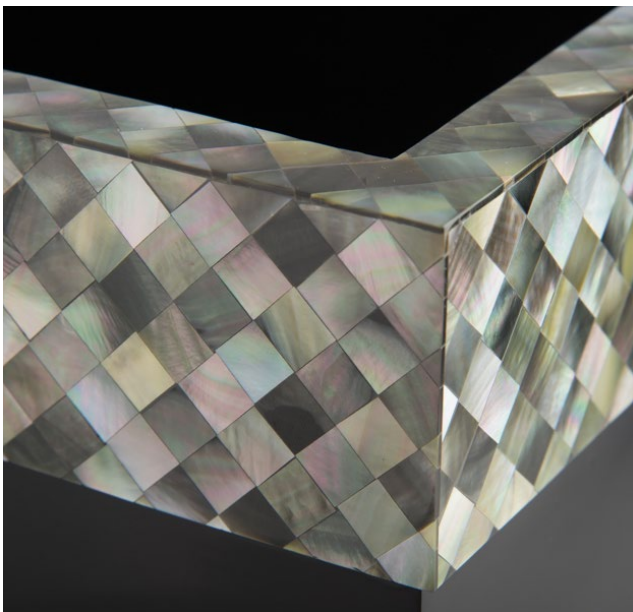

## FLORENCE WASTE BASKET BLACK MOTHER OF PEARL

SKU: BS-FLOWABA-010-BM

This design is dramatic with the combination of black and black lip mother of pearl shell.

This waste basket looks amazing against the dark exotic marble. Naturally, this piece does not have to be confined to the bathroom, it can be a super addition to wherever you chose!

### MATERIALS:

Mother of Pearl Shell. Acrylic.

### DIMENSIONS:

Width: 26cm • Depth: 21cm • Height: 26cm