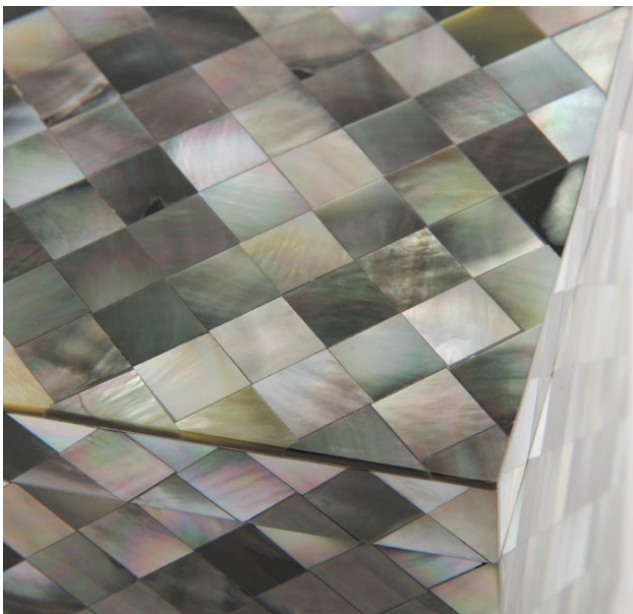

OBJET LUXE

FLORENCE TALL SQUARE BOX BLACK MOTHER OF PEARL

SKU: BS-FLOTSQB-010-BM

Practical and decorative, this square box is a bathroom essential. Naturally, this piece does not have to be confined to the bathroom, its a super addition to a dressing room or bedside cabinet.

When carefully cut, the Black Lipped Mother of Pearl Shell possess a myriad of colours. A durable clear acrylic coating protects the tray, making it suitable for bathrooms.

MATERIALS:

Mother of Pearl Shell. Acrylic.

DIMENSIONS:

Width: 9.5cm • Depth: 9.5cm • Height: 12.5cm