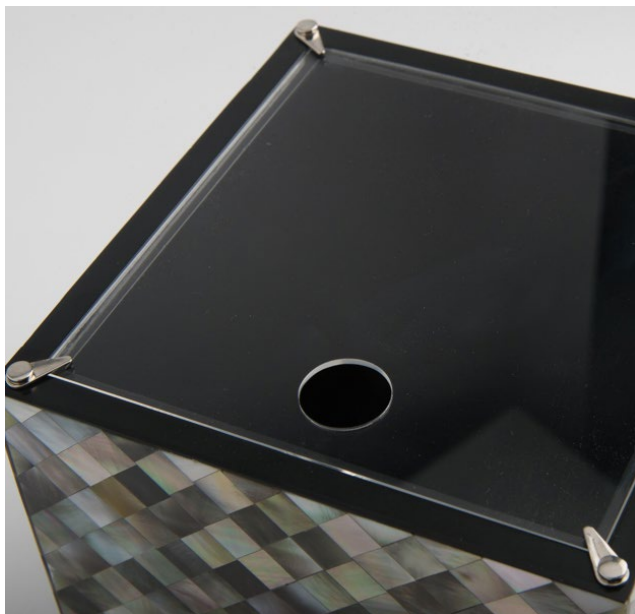

OBJET LUXE

FLORENCE SQUARE TISSUE BOX BLACK MOTHER OF PEARL

SKU: BS-FLOSQTI-010-BM

Practical and decorative, this square tissue box in black lip mother of pearl shell is a bathroom essential. Naturally, this piece does not have to be confined to the bathroom, it is a super addition to a dressing table or bedside cabinet.

A durable clear acrylic coating protects the tray, making it suitable for bathrooms.

MATERIALS:

Mother of Pearl Shell. Acrylic.

DIMENSIONS:

Width: 15cm • Depth: 15cm • Height: 16cm