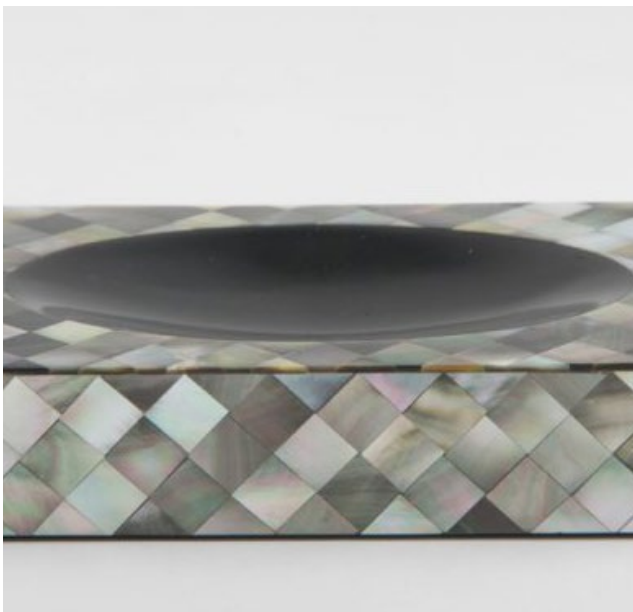

OBJET LUXE

FLORENCE SOAP DISH BLACK MOTHER OF PEARL

SKU: BS-FLOSDIS-010-BM

When carefully cut, the Black lipped mother of pearl shell possess a myriad of colours. The subtle hues of silver, olive, grey and pearl from the natural shell blend together perfectly, in the diamond mosaic shell pattern.

A durable clear acrylic coating protects the soap dish, making it suitable for bathrooms.

MATERIALS:

Mother of Pearl Shell. Acrylic.

DIMENSIONS:

Width: 14cm • Depth: 10cm • Height: 2.75cm