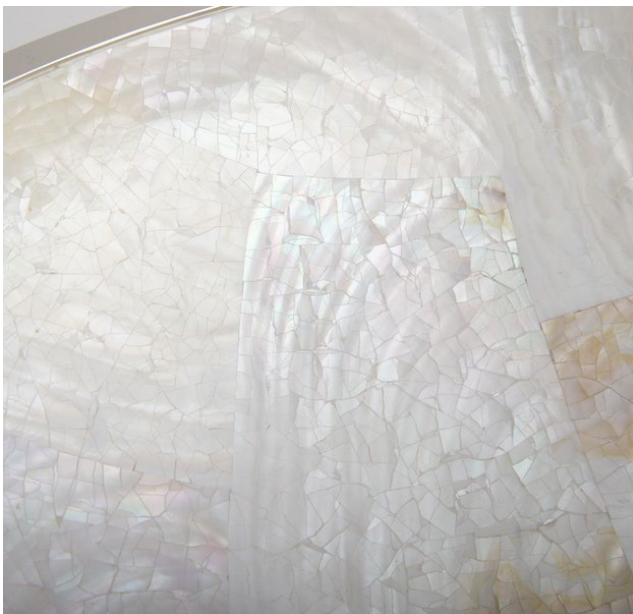

OBJET LUXE

FITZGERALD STEPPED BOWL – CREAM

SKU: BW-FITKBB-020-SV

This sculpted Fitzgerald Stepped Bowl is classic art deco!

This beautiful bowl captures the elegance of the art deco period of the 1920s and 1930s. Hand made using pearl oyster cream shell, and elegantly topped with a flat silver rim. Finished with a sturdy silver base. Available in *Black, Cream, Violet and Aqua*.

MATERIALS:

Pearl Oyster Cream Shell. Silver.

DIMENSIONS:

Width: 40cm • Depth: 40cm • Height:14.5cm