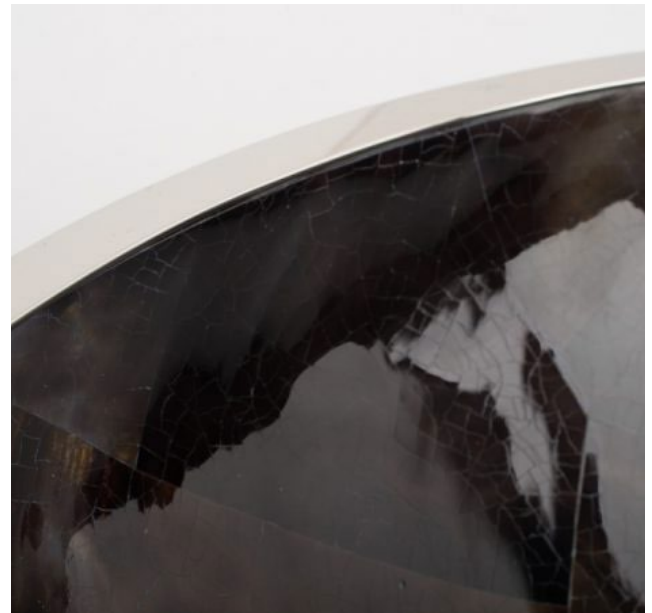

## FITZGERALD STEPPED BOWL - CHESTNUT

SKU: BW-FITVIO-020-SV

This sculpted Fitzgerald Stepped Bowl is classic art deco!

This beautiful bowl captures the elegance of the art deco period of the 1920s and 1930s. Hand made using cracked tiger pen shell, dyed a beautiful deep chestnut colour and elegantly topped with a flat silver rim. Finished with a sturdy silver base.

### MATERIALS:

Dyed Tiger Penshell. Silver.