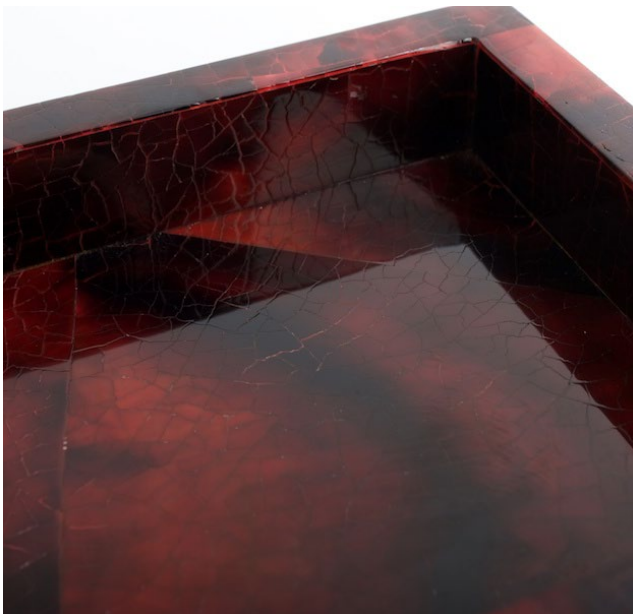

## ATLANTIS NARROW RED TRAY

SKU: TR-ATLNRPS-046-NO

Atlantis narrow tray is made with red pen shell. This simple and contemporary tray is designed to complement our collection of decorative jars.

Available colours: *Black, Aqua and Cream.*

### MATERIALS:

Red Penshell.

### DIMENSIONS:

Width: 14cm • Depth: 46cm • Height: 3.5cm